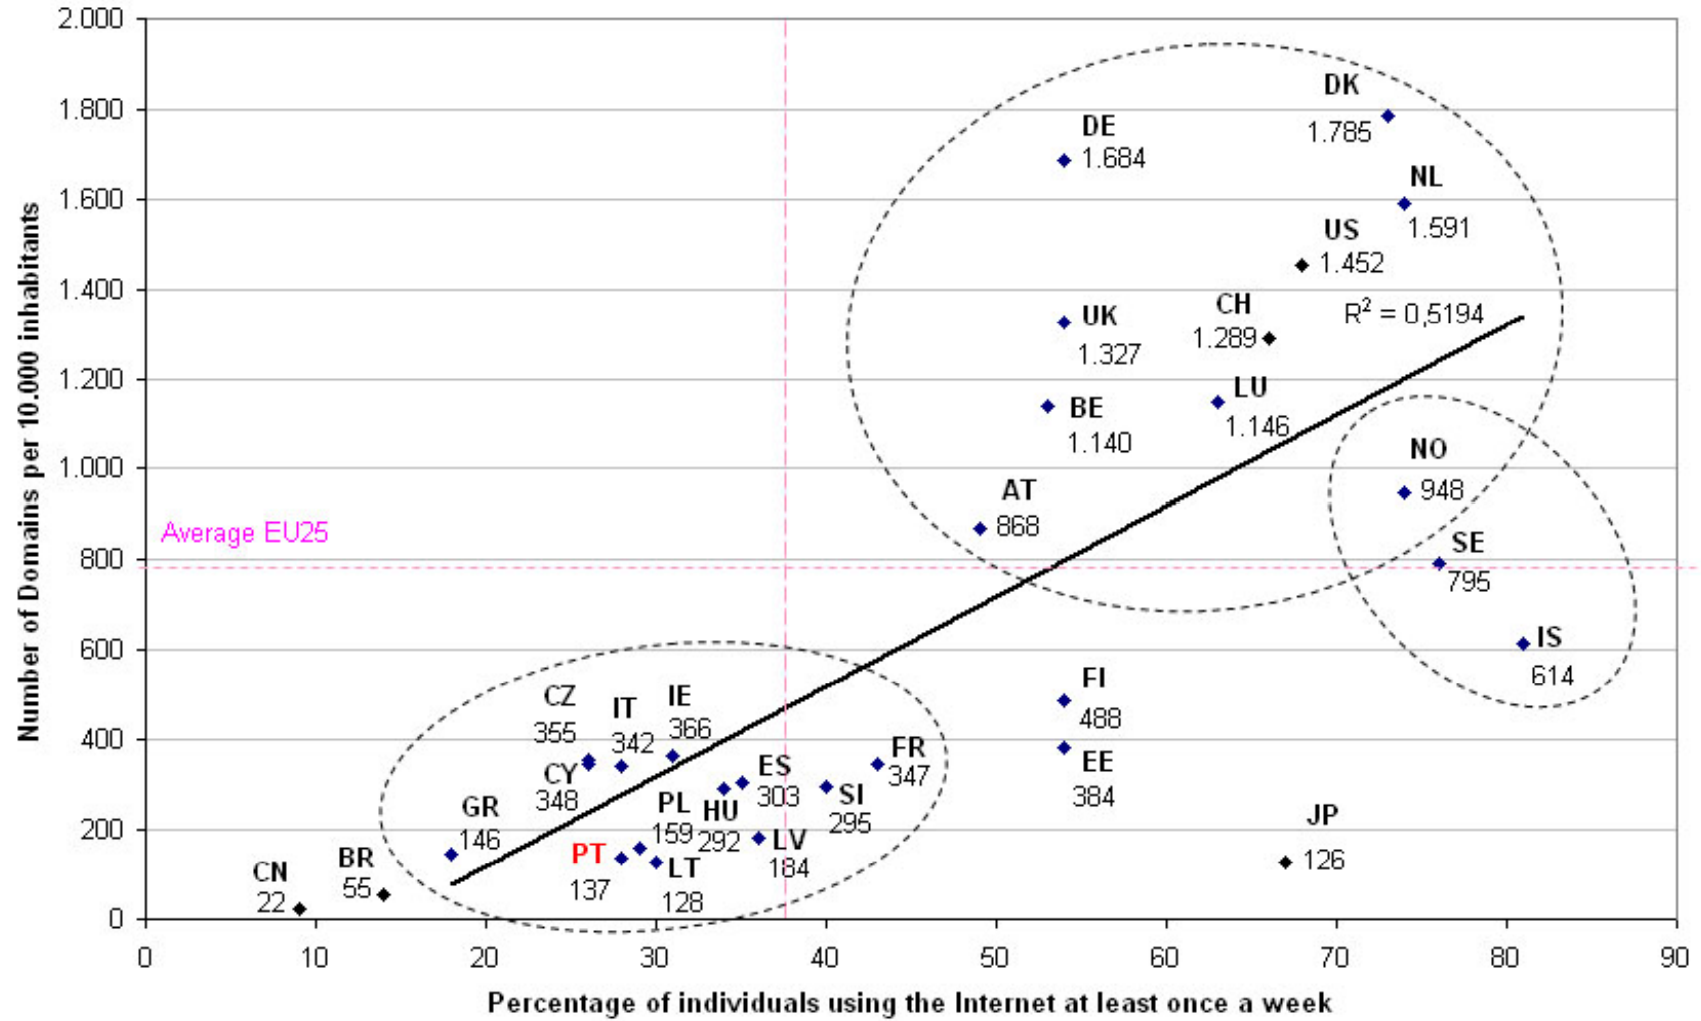

Local and Regional deployment of broadband and services

Some achievements, some constraints

Impact of Education Level on Internet use

Age Bracket	Level of Education			Total (by Population)
	Primary	Secondary	Higher Education	
16-24	58,8% 803 369	91,8% 351 319	94,9% 53 879	1 208 567
25-54	14,6% 3 275 795	75,2% 674 743	91,1% 652 682	4 603 220
55-74	2,0% 1 976 549	30,0% 83 853	53,1% 138 798	2 199 200
Total (by population)	6 055 713	1 109 915	845 359	8 010 987

Source: incumbent websites, 2005

Broadband Market Structure

Fonte: ANACOM, Inquérito ao consumo da banda larga - Janeiro 2006

Comparação internacional de penetração de acessos de banda larga - 4T05

Fonte: ECTA Scorecard 4T05, ICP – ANACOM; Eurostat

Internet Usage vs. Internet Domains

Source: Jose Luíz Moutinho, 2006

Digital Cities and Regions Projects

Penetration of Computers and Internet (NUTSII)

% Households with Internet Access
(%) Households with Computer