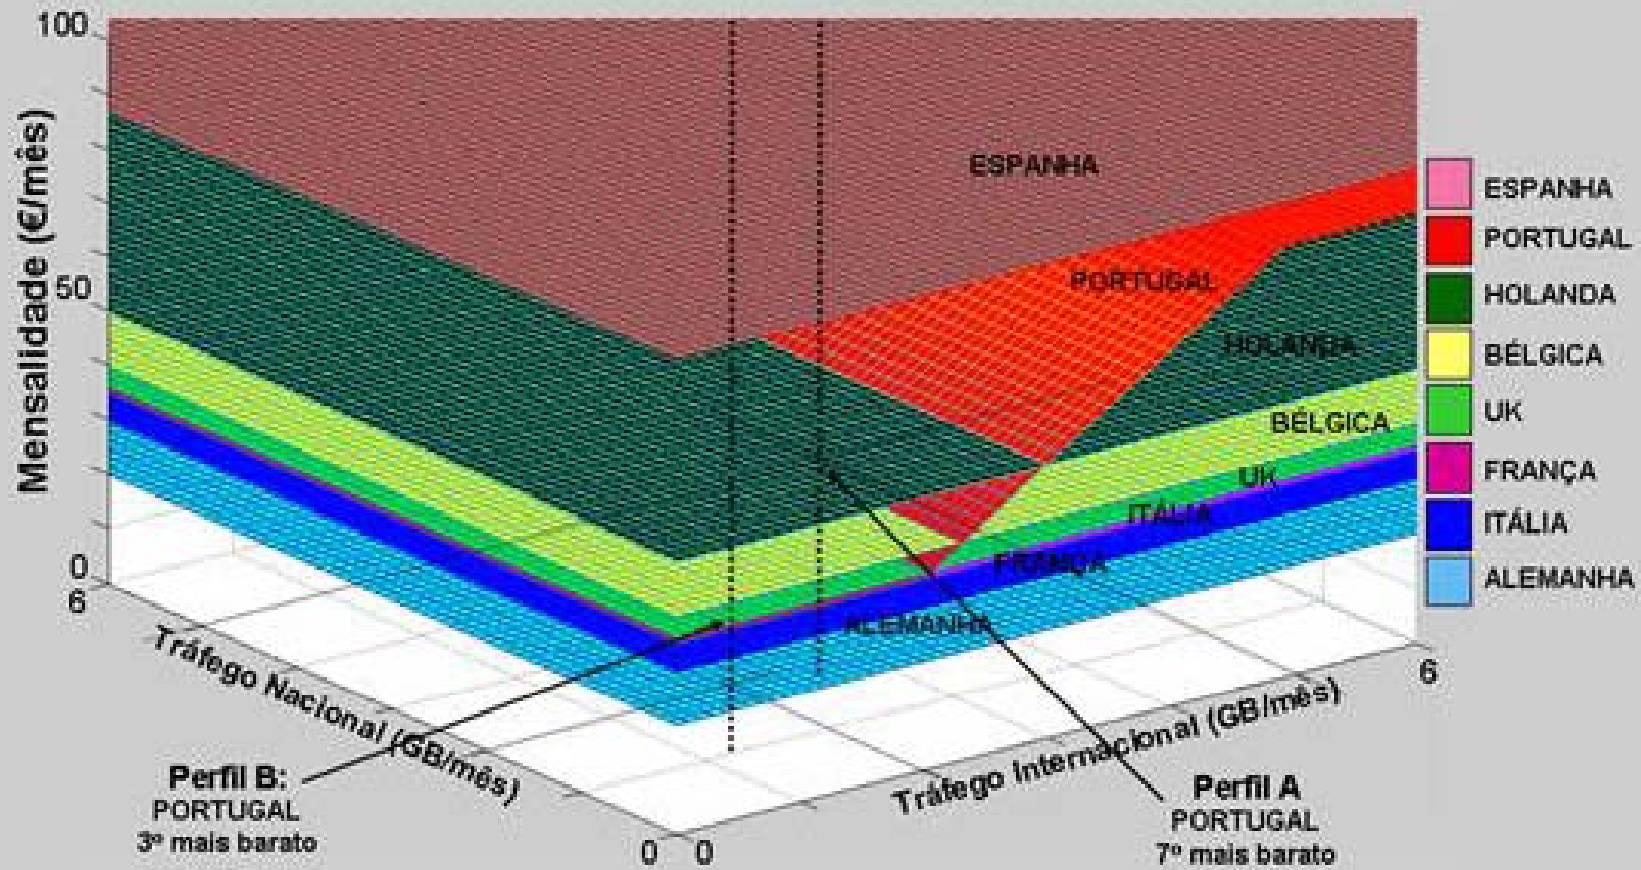

Local and Regional deployment of broadband and services

Some achievements, some constraints

Impact of Education Level on Internet use

Age Bracket	Level of Education			Total (by Population)
	Primary	Secondary	Higher Education	
16-24	58,8% 803 369	91,8% 351 319	94,9% 53 879	1 208 567
25-54	14,6% 3 275 795	75,2% 674 743	91,1% 652 682	4 603 220
55-74	2,0% 1 976 549	30,0% 83 853	53,1% 138 798	2 199 200
Total (by population)	6 055 713	1 109 915	845 359	8 010 987

Source: OSIC, 2006

Composition and Geography of households

Source: Eurostat, 2006

Reasons for Not Having Internet Access at Home

Source: INE, 2005

Comparison of Monthly Fee for Internet Access over ADSL in EU Countries

Source: incumbent websites, 2005

Broadband Market Structure

Fonte: ANACOM, Inquérito ao consumo da banda larga - Janeiro 2006

Comparação internacional de penetração de acessos de banda larga - 4T05

Fonte: ECTA Scorecard 4T05, ICP – ANACOM; Eurostat