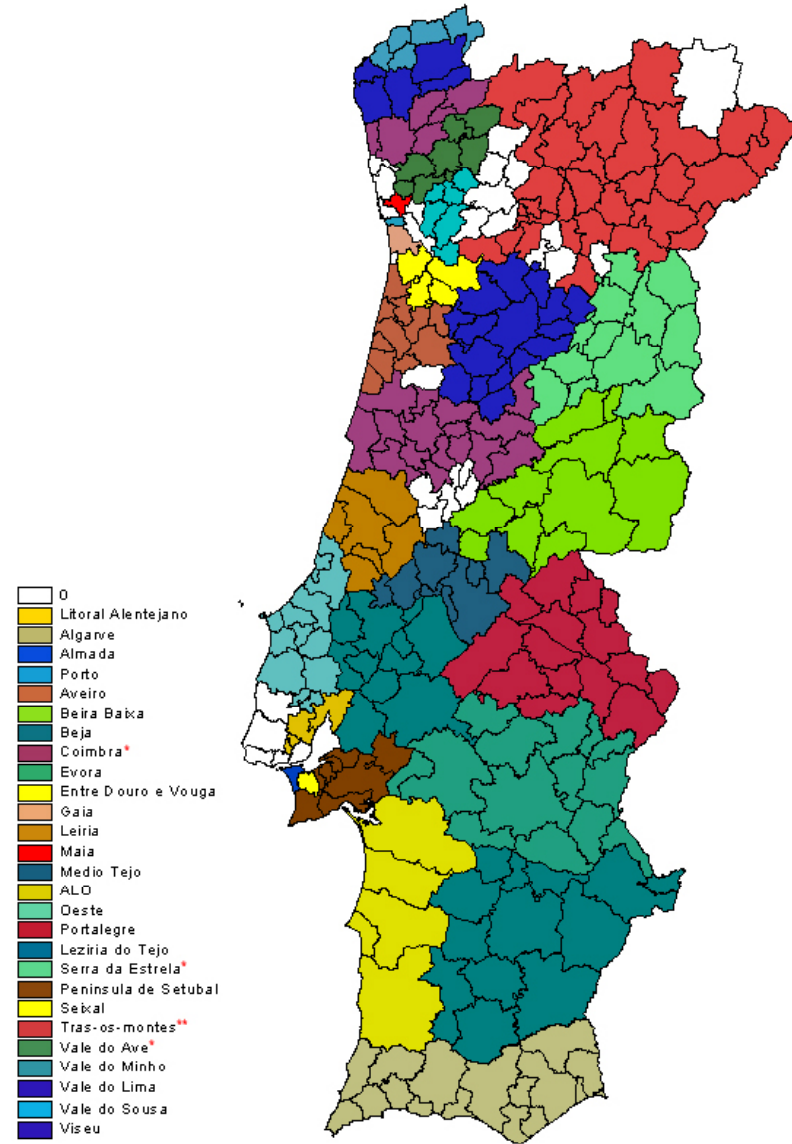

Local and Regional deployment of broadband and services

Some achievements, some constraints

Impact of Education Level on Internet use

Age Bracket	Level of Education			Total (by Population)
	Primary	Secondary	Higher Education	
16-24	58,8% 803 369	91,8% 351 319	94,9% 53 879	1 208 567
25-54	14,6% 3 275 795	75,2% 674 743	91,1% 652 682	4 603 220
55-74	2,0% 1 976 549	30,0% 83 853	53,1% 138 798	2 199 200
Total (by population)	6 055 713	1 109 915	845 359	8 010 987

Internet Usage vs. Internet Domains

Source: Jose Luíz Moutinho, 2006

Digital Cities and Regions Projects

Penetration of Computers and Internet (NUTSII)

% Households with Internet Access
(%) Households with Computer