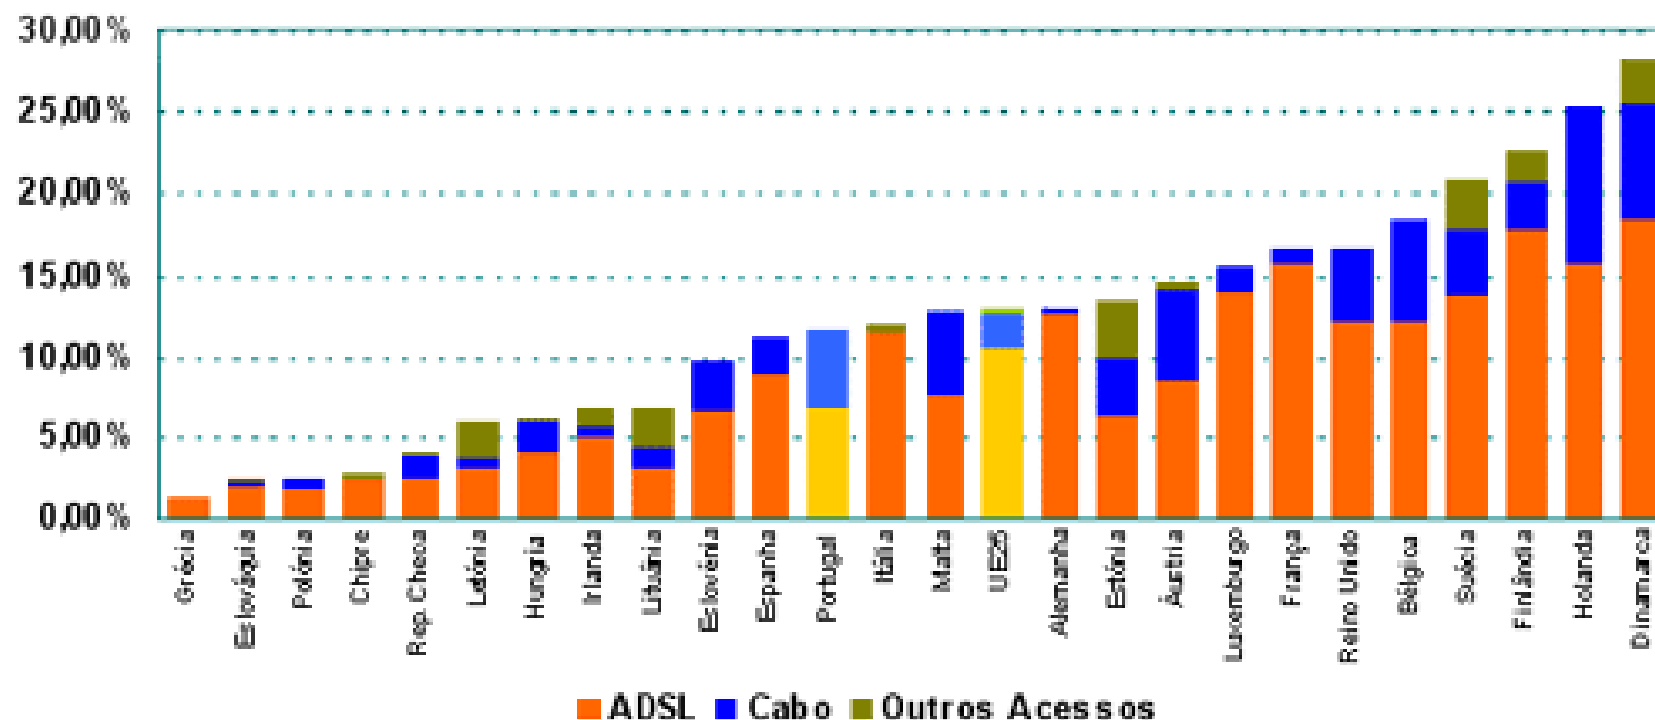

Local and Regional deployment of broadband and services

Some achievements, some constraints

Impact of Education Level on Internet use

Age Bracket	Level of Education			Total (by Population)
	Primary	Secondary	Higher Education	
16-24	58,8% 803 369	91,8% 351 319	94,9% 53 879	1 208 567
25-54	14,6% 3 275 795	75,2% 674 743	91,1% 652 682	4 603 220
55-74	2,0% 1 976 549	30,0% 83 853	53,1% 138 798	2 199 200
Total (by population)	6 055 713	1 109 915	845 359	8 010 987

Source: OSIC, 2006

Composition and Geography of households

Source: Eurostat, 2006

Reasons for Not Having Internet Access at Home

Source: INE, 2005

Comparison of Monthly Fee for Internet Access over ADSL in EU Countries

Source: incumbent websites, 2005

Broadband Market Structure

Fonte: ANACOM, Inquérito ao consumo da banda larga - Janeiro 2006

Comparação internacional de penetração de acessos de banda larga - 4T05

Fonte: ECTA Scorecard 4T05, ICP – ANACOM; Eurostat

Internet Usage vs. Internet Domains

Source: Jose Luíz Moutinho, 2006

Digital Cities and Regions Projects

Penetration of Computers and Internet (NUTSII)

% Households with Internet Access
(%) Households with Computer