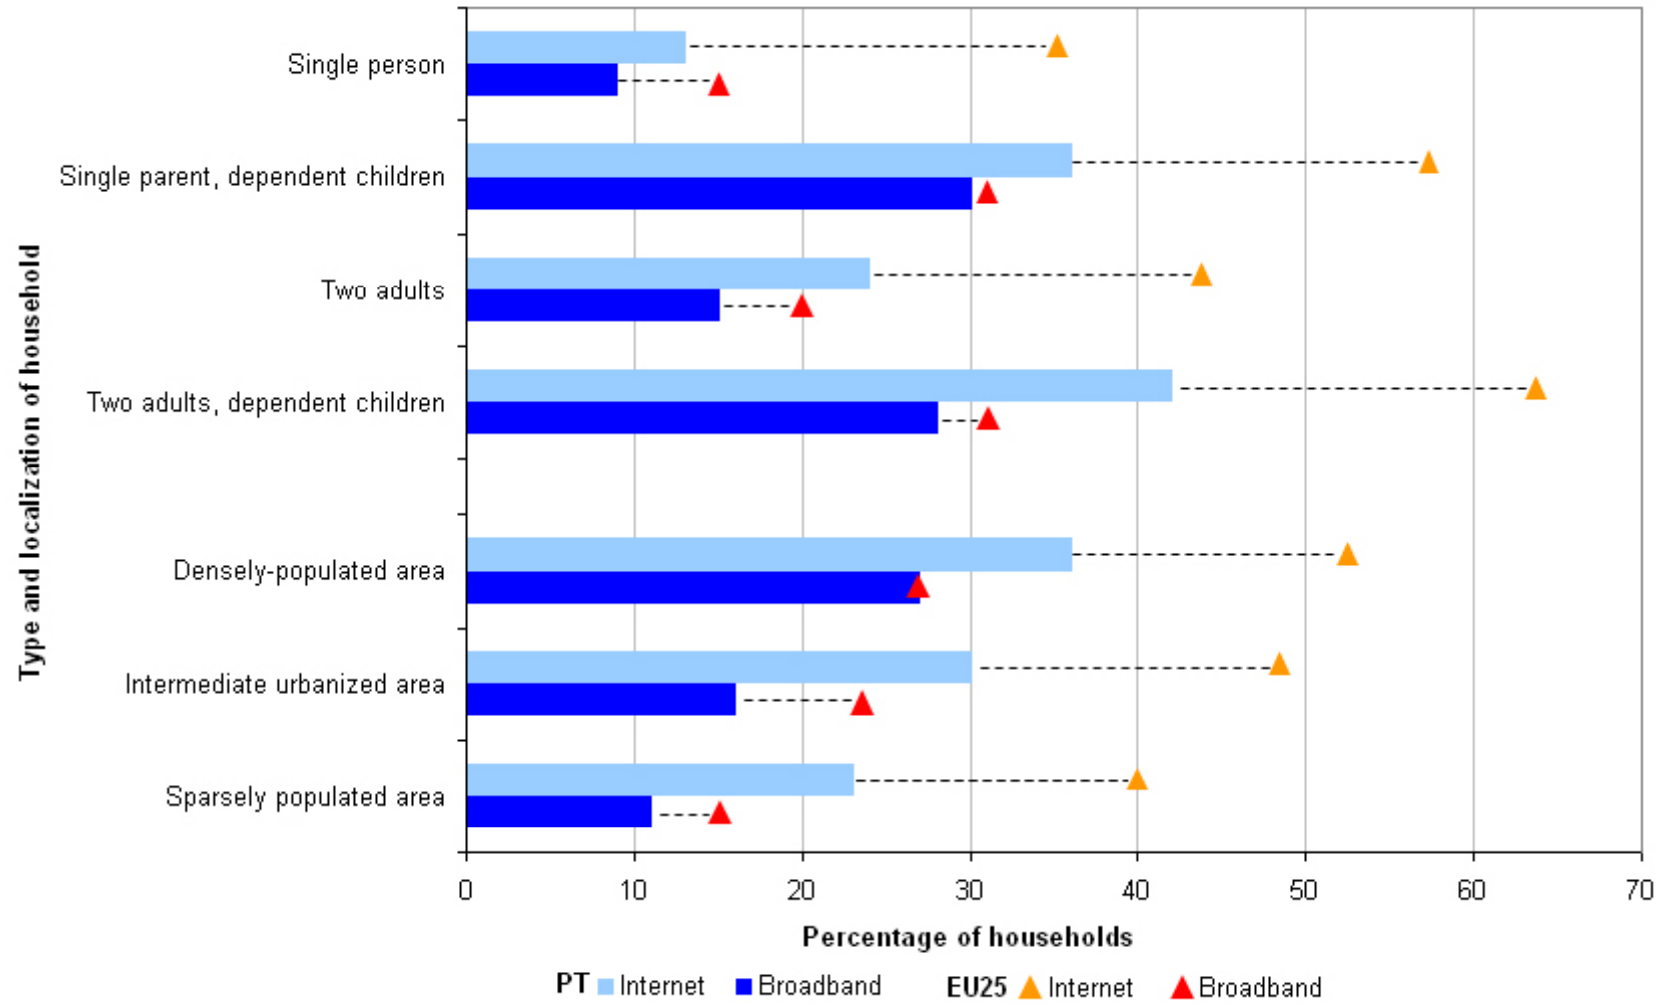

Local and Regional deployment of broadband and services

Some achievements, some constraints

Impact of Education Level on Internet use

Age Bracket	Level of Education			Total (by Population)
	Primary	Secondary	Higher Education	
16-24	58,8% 803 369	91,8% 351 319	94,9% 53 879	1 208 567
25-54	14,6% 3 275 795	75,2% 674 743	91,1% 652 682	4 603 220
55-74	2,0% 1 976 549	30,0% 83 853	53,1% 138 798	2 199 200
Total (by population)	6 055 713	1 109 915	845 359	8 010 987

Source: OSIC, 2006

Composition and Geography of households

Source: Eurostat, 2006

Reasons for Not Having Internet Access at Home

Source: INE, 2005

Comparison of Monthly Fee for Internet Access over ADSL in EU Countries