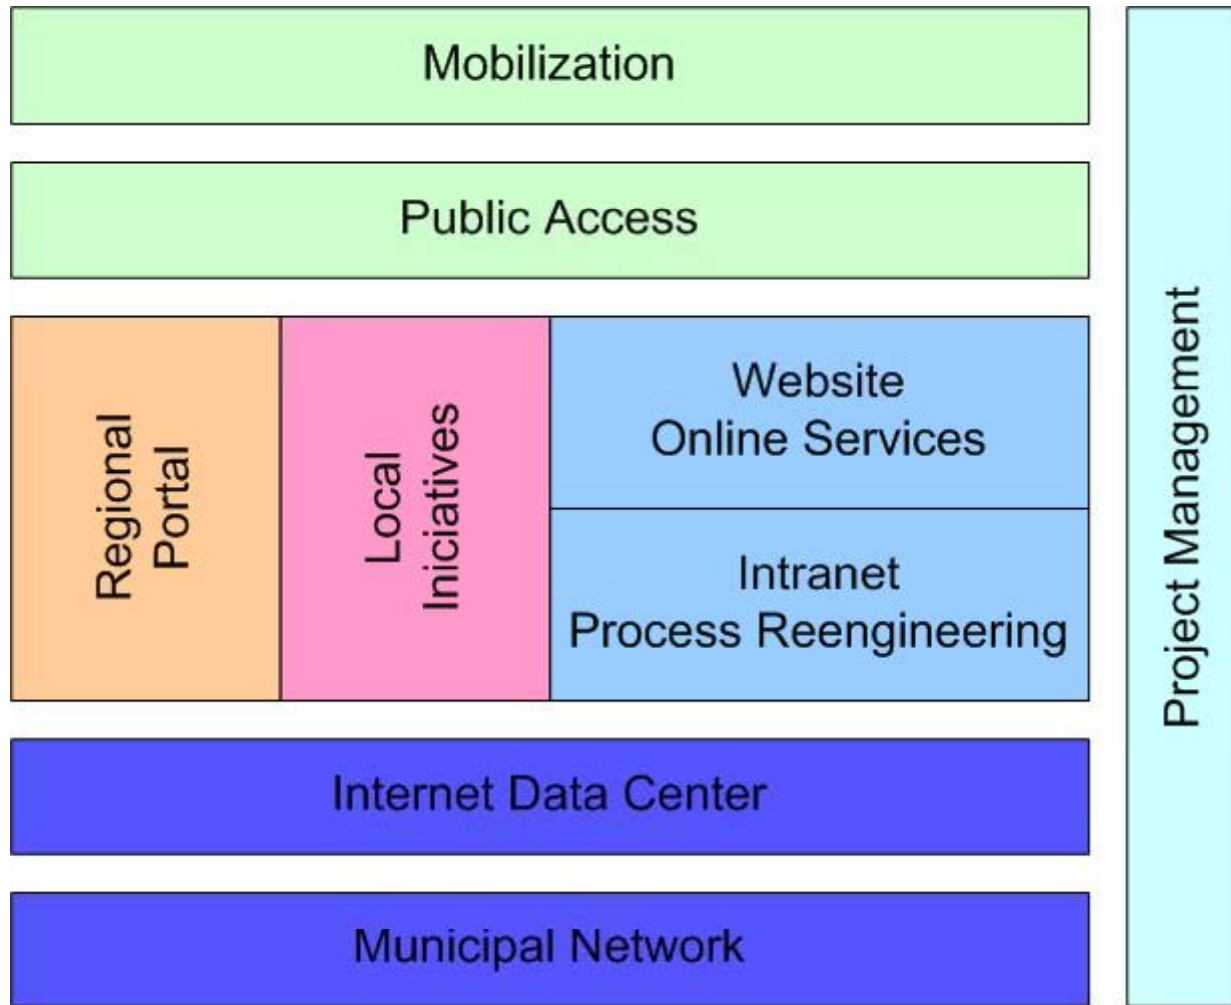

Source: incumbent websites, 2005

Broadband Market Structure

Fonte: ANACOM, Inquérito ao consumo da banda larga - Janeiro 2006

Comparação internacional de penetração de acessos de banda larga - 4T05

Fonte: ECTA Scorecard 4T05, ICP – ANACOM; Eurostat

Internet Usage vs. Internet Domains

Source: Jose Luíz Moutinho, 2006

Digital Cities and Regions Projects

Penetration of Computers and Internet (NUTSII)

% Households with Internet Access
(%) Households with Computer

Source: Jose Luíz Moutinho, 2006

Basic Architecture of Digital Cities in Portugal

Source: GUIA CRDs, UMIC, 2003

Source: Porto Digital

Usage of Local Government Services

Source: Municipality of Pombal

TEMPOS DE ESPERA E ATENDIMENTO, DOPA