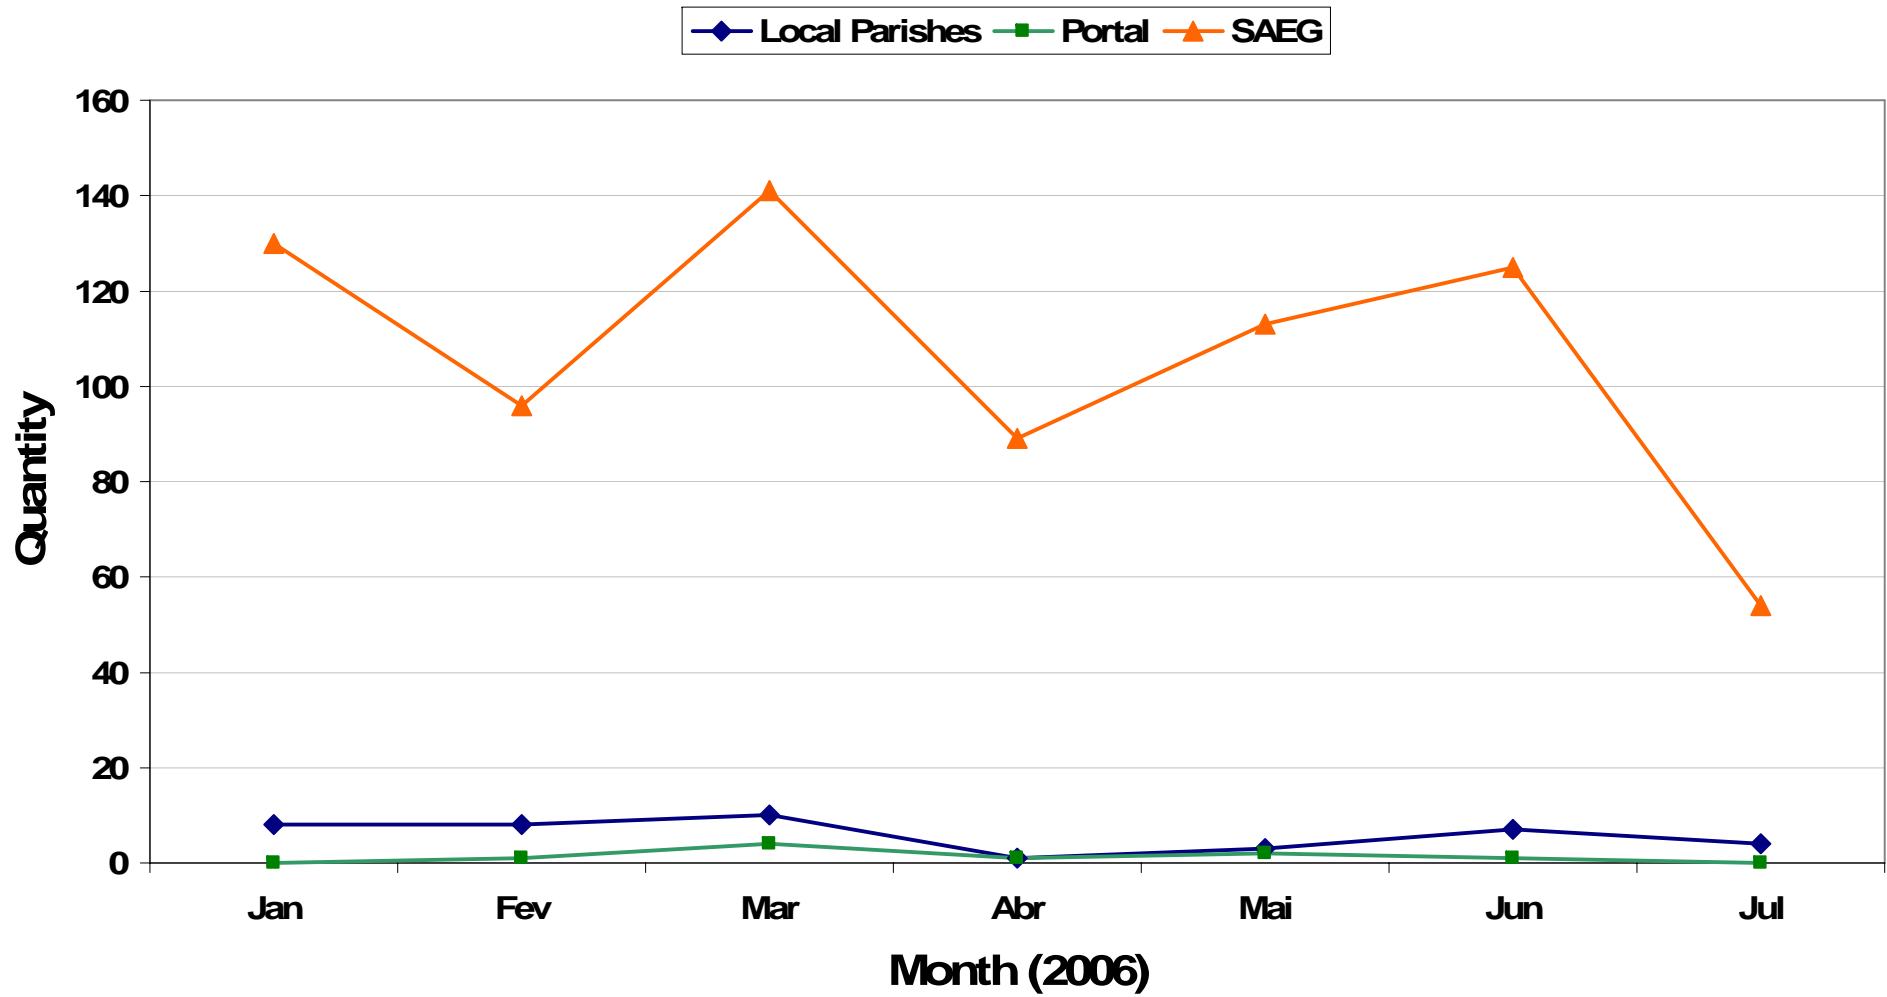

Usage of Local Government Services

Source: Municipality of Pombal