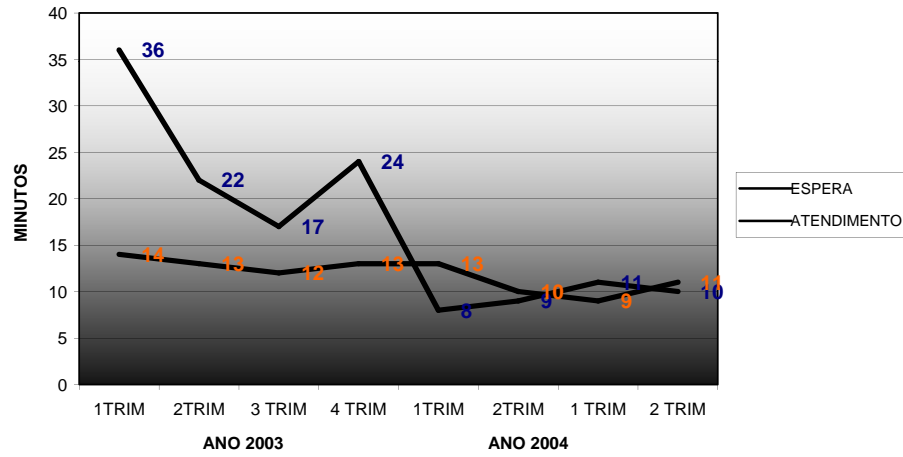

Source: incumbent websites, 2005

Broadband Market Structure

Fonte: ANACOM, Inquérito ao consumo da banda larga - Janeiro 2006

Comparação internacional de penetração de acessos de banda larga - 4T05

Fonte: ECTA Scorecard 4T05, ICP – ANACOM; Eurostat

Source: Jose Luíz Moutinho, 2006

Basic Architecture of Digital Cities in Portugal

Source: GUIA CRDs, UMIC, 2003

Source: Porto Digital

Usage of Local Government Services

Source: Municipality of Pombal

TEMPOS DE ESPERA E ATENDIMENTO, DOPA