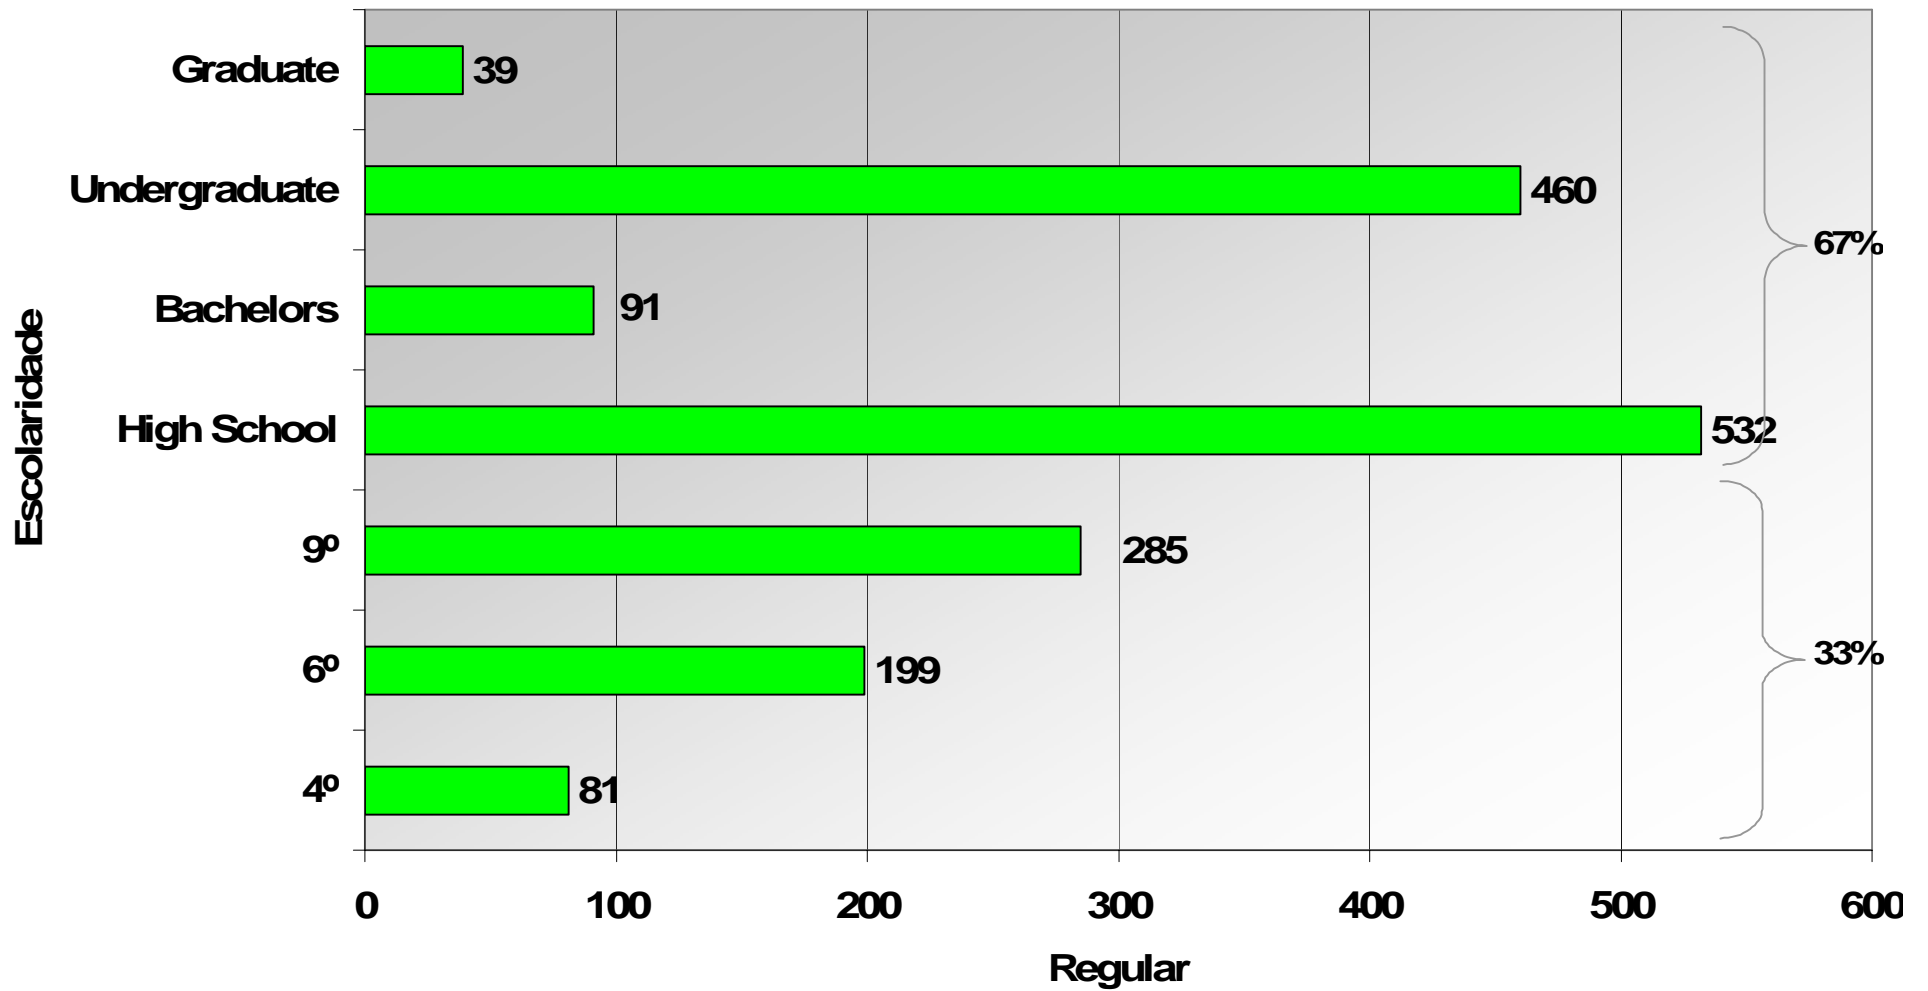

Users by Level of Education (2005)

Source: Espaços Internet / Municipality of Porto