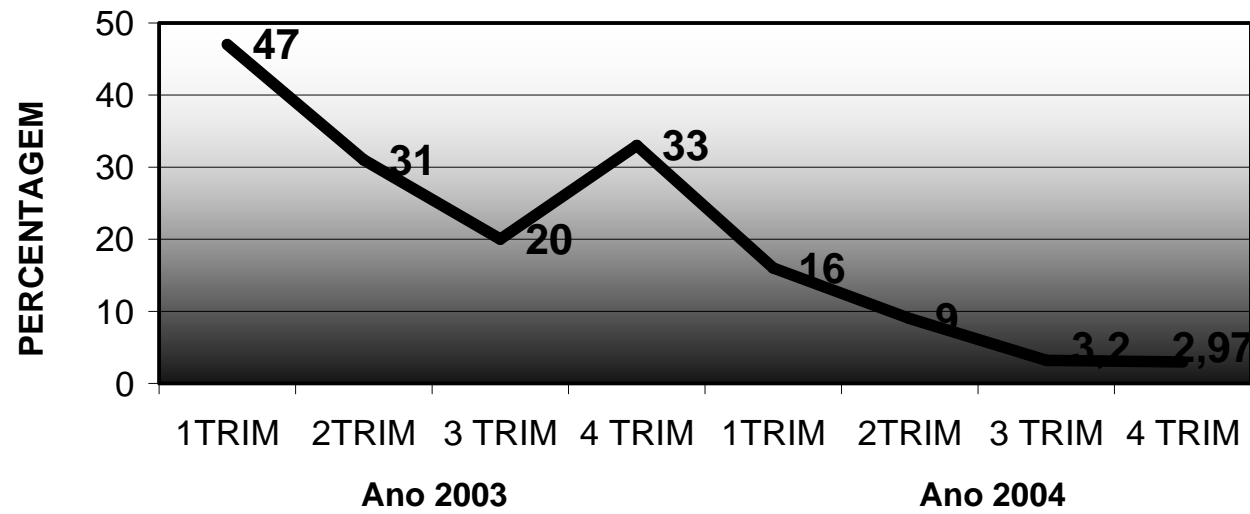

Source: Municipality of Pombal