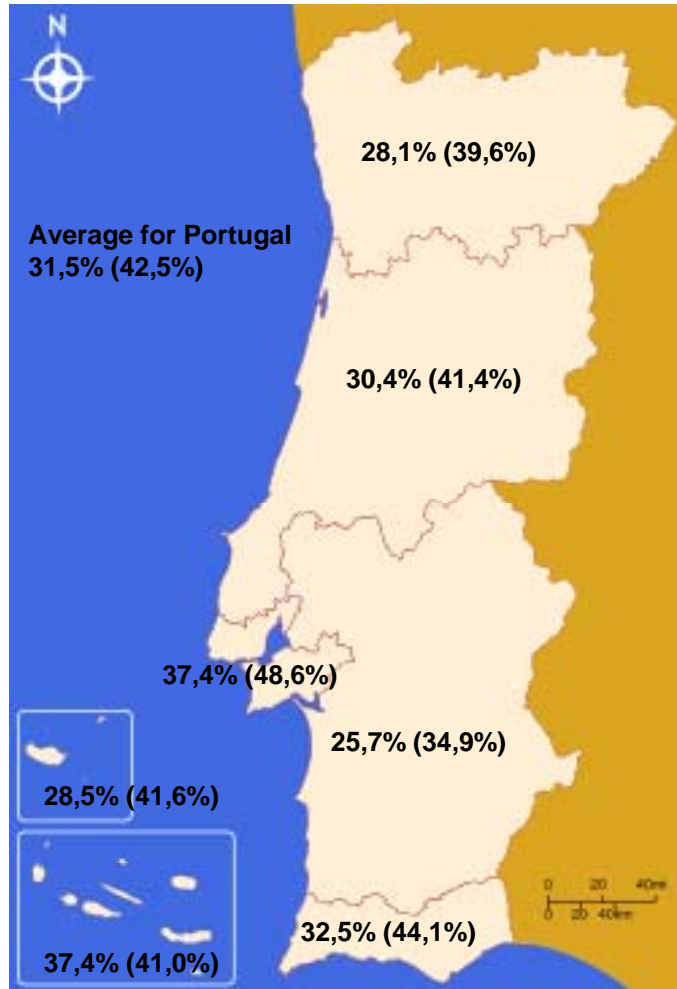

Digital Cities and Regions Projects

Penetration of Computers and Internet (NUTSII)

% Households with Internet Access
(%) Households with Computer