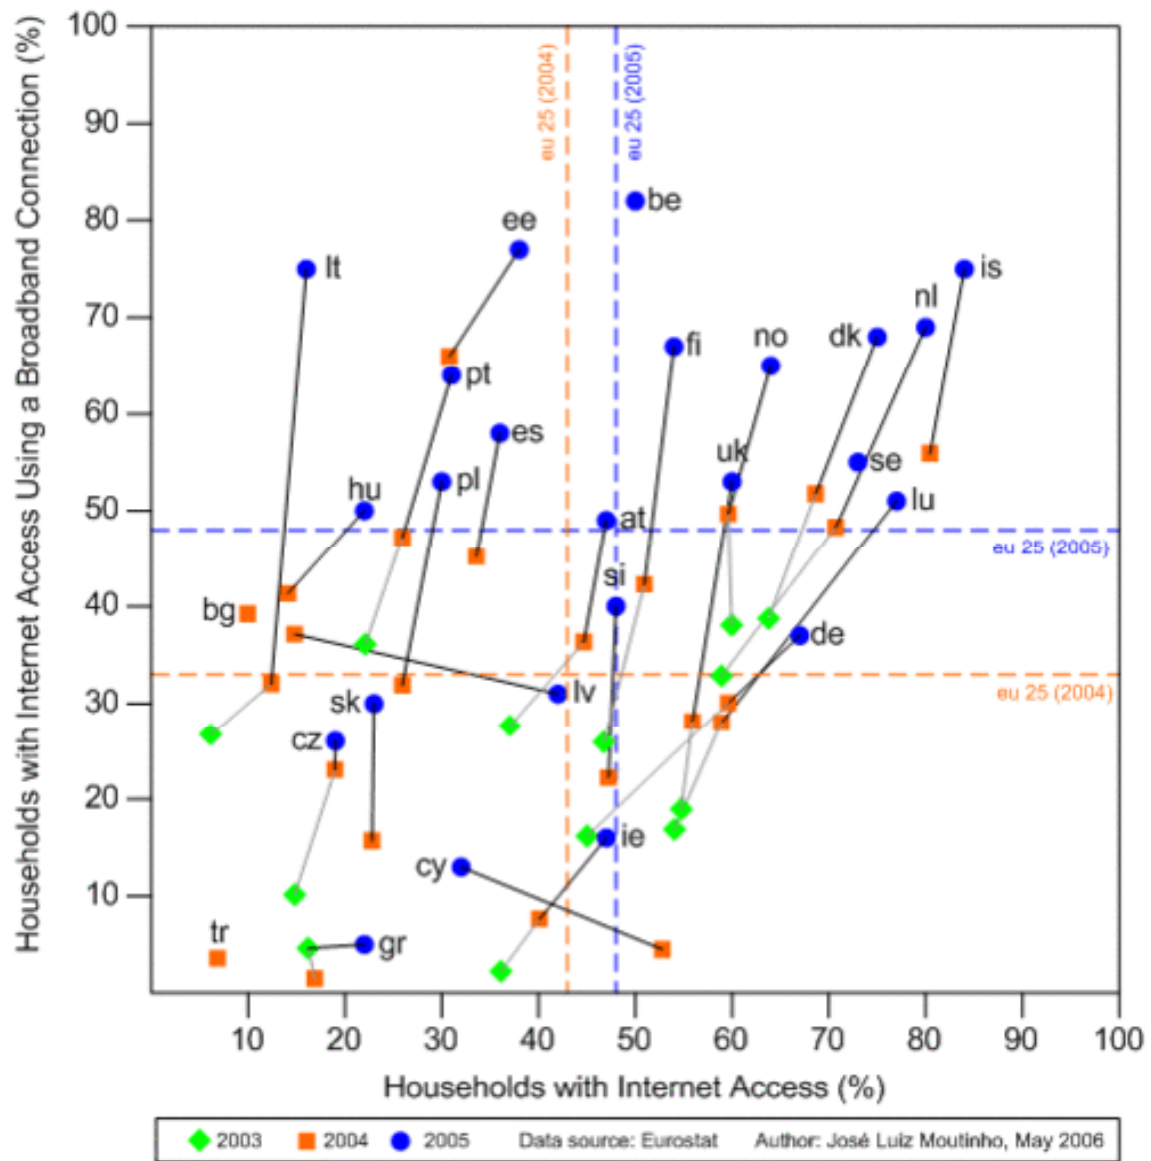

Local and Regional deployment of broadband and services

Some achievements, some constraints

Impact of Education Level on Internet use

Age Bracket	Level of Education			Total (by Population)
	Primary	Secondary	Higher Education	
16-24	58,8% 803 369	91,8% 351 319	94,9% 53 879	1 208 567
25-54	14,6% 3 275 795	75,2% 674 743	91,1% 652 682	4 603 220
55-74	2,0% 1 976 549	30,0% 83 853	53,1% 138 798	2 199 200
Total (by population)	6 055 713	1 109 915	845 359	8 010 987

Source: OSIC, 2006

Composition and Geography of households

Source: Eurostat, 2006

Reasons for Not Having Internet Access at Home

Source: INE, 2005

Comparison of Monthly Fee for Internet Access over ADSL in EU Countries

Source: incumbent websites, 2005

Broadband Market Structure

Fonte: ANACOM, Inquérito ao consumo da banda larga - Janeiro 2006

Comparação internacional de penetração de acessos de banda larga - 4T05

Fonte: ECTA Scorecard 4T05, ICP – ANACOM; Eurostat

Internet Usage vs. Internet Domains

Source: Jose Luíz Moutinho, 2006

Digital Cities and Regions Projects

Penetration of Computers and Internet (NUTSII)

% Households with Internet Access
(%) Households with Computer