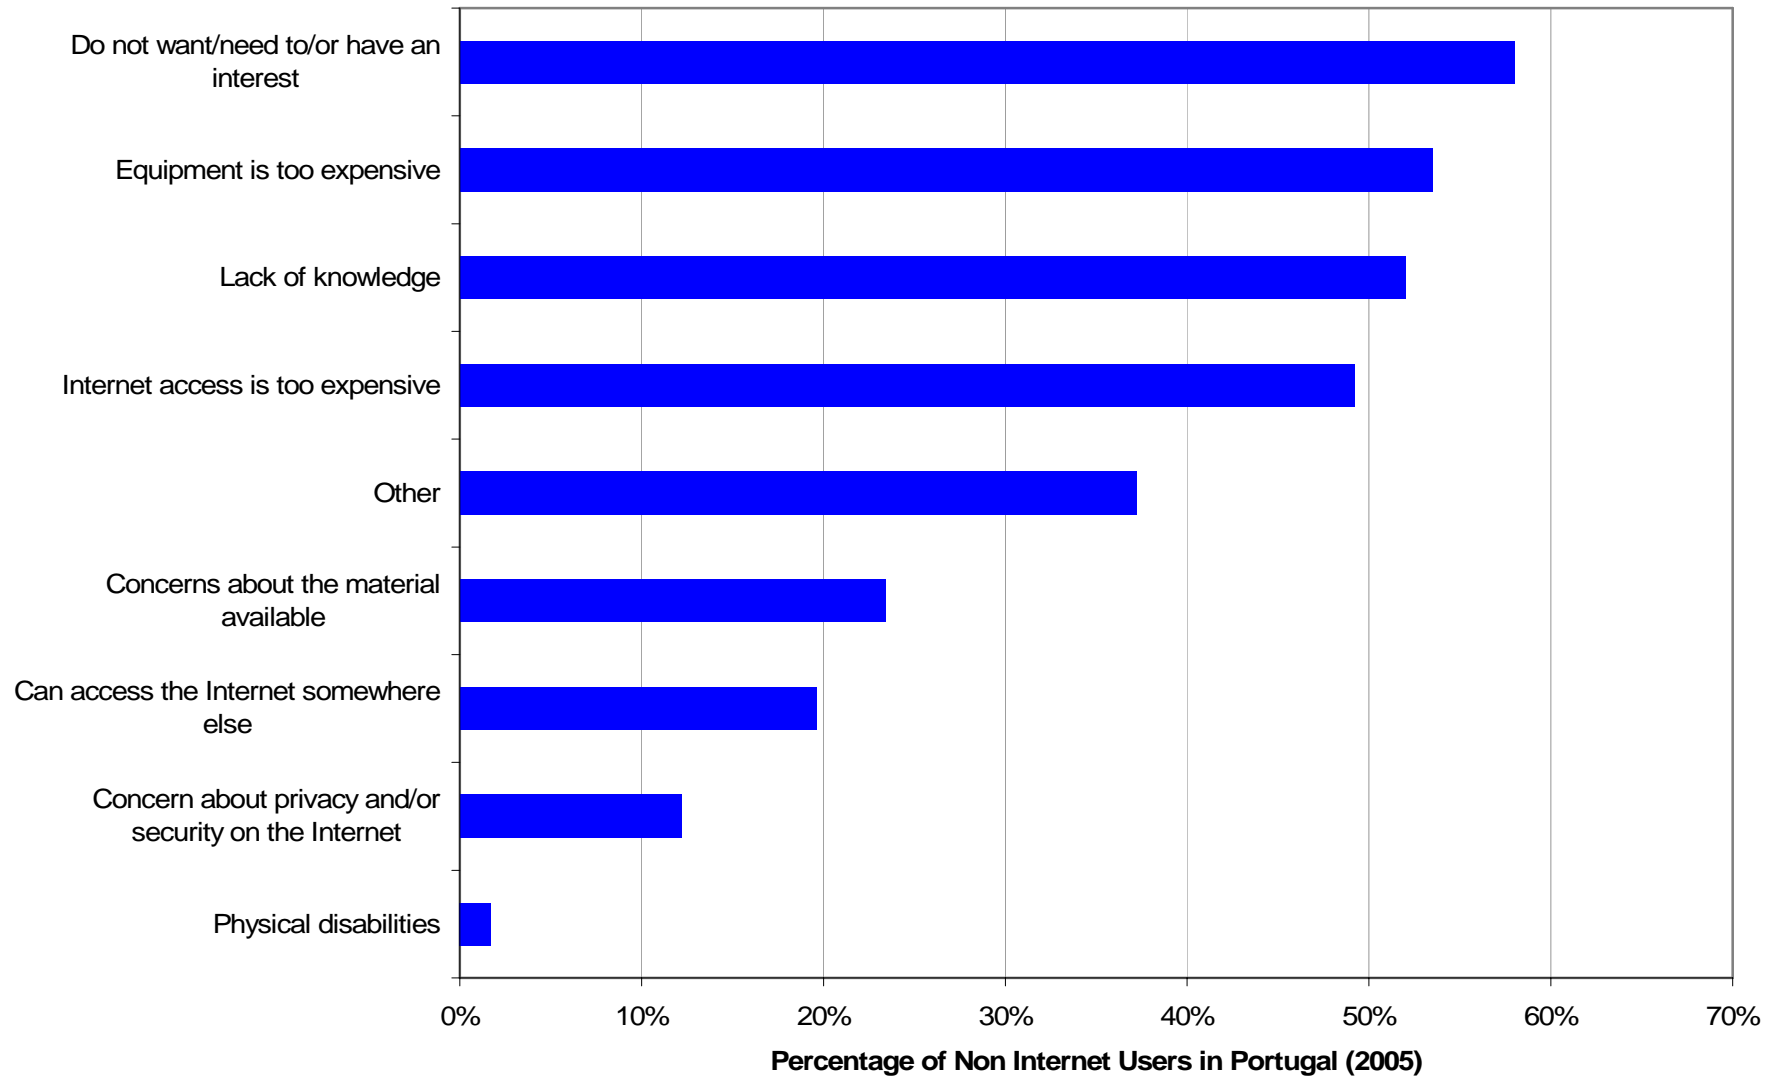

Local and Regional deployment of broadband and services

Some achievements, some constraints

Impact of Education Level on Internet use

Age Bracket	Level of Education			Total (by Population)
	Primary	Secondary	Higher Education	
16-24	58,8% 803 369	91,8% 351 319	94,9% 53 879	1 208 567
25-54	14,6% 3 275 795	75,2% 674 743	91,1% 652 682	4 603 220
55-74	2,0% 1 976 549	30,0% 83 853	53,1% 138 798	2 199 200
Total (by population)	6 055 713	1 109 915	845 359	8 010 987

Source: OSIC, 2006

Composition and Geography of households

Source: Eurostat, 2006

Reasons for Not Having Internet Access at Home

Source: INE, 2005

Comparison of Monthly Fee for Internet Access over ADSL in EU Countries

Source: incumbent websites, 2005

Broadband Market Structure

Fonte: ANACOM, Inquérito ao consumo da banda larga - Janeiro 2006

Comparação internacional de penetração de acessos de banda larga - 4T05

Fonte: ECTA Scorecard 4T05, ICP – ANACOM; Eurostat