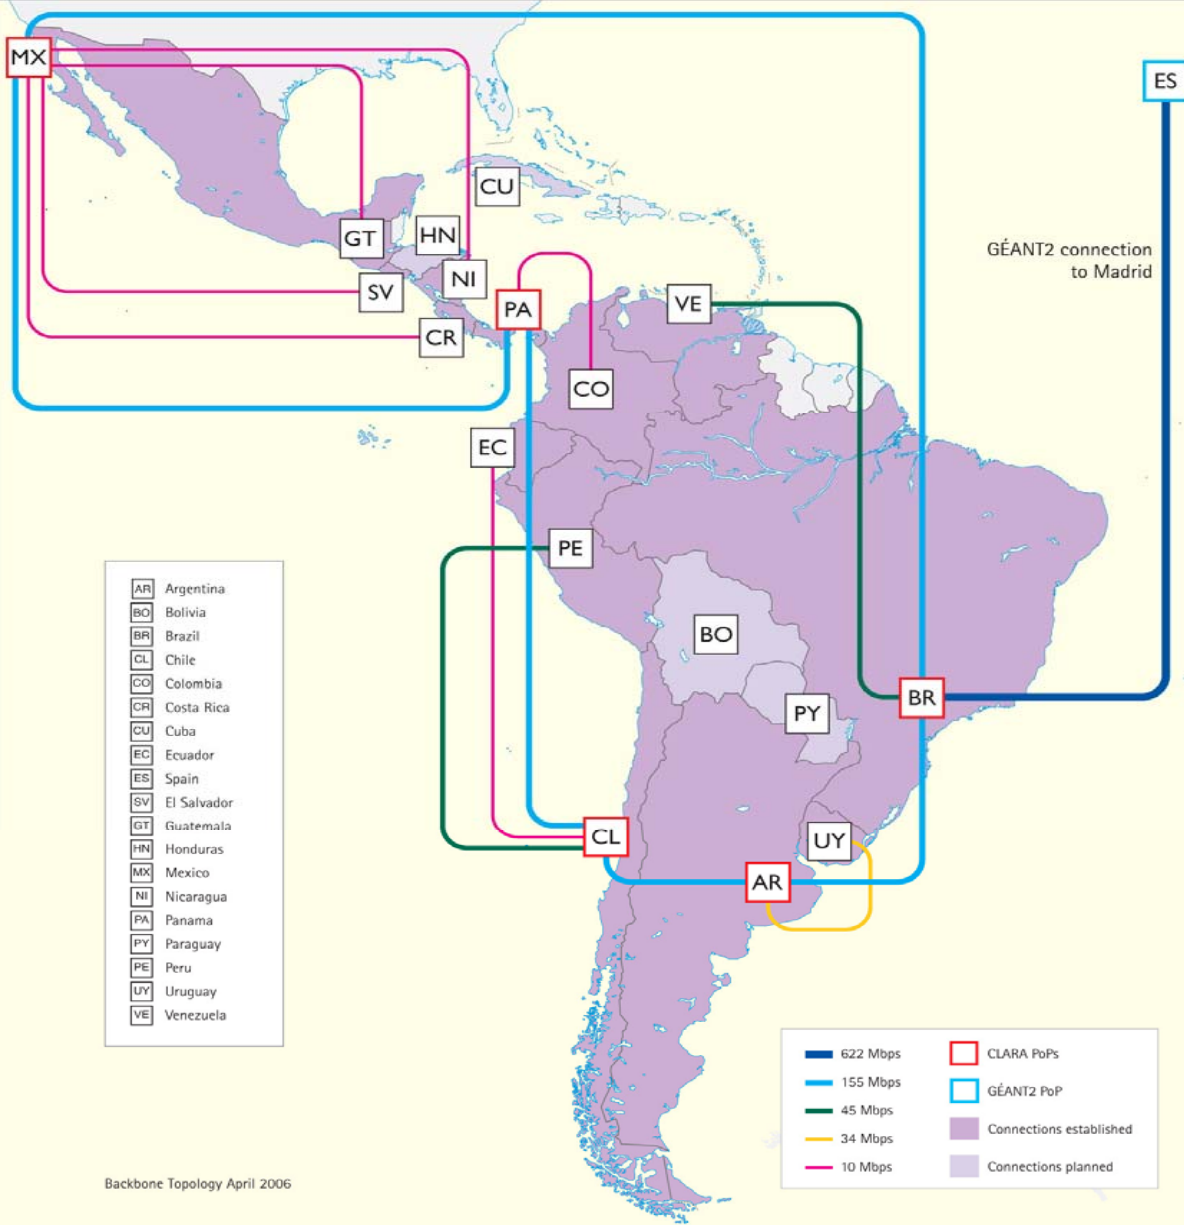

**ALICE**

America Latina Interconectada Con Europa

Extending Connectivity for Latin America

## Extending Connectivity for Latin America

Backbone Topology April 2006

**ALICE**  
America Latina Interconectada Con Europa

**EUROPEAID**  
CO-OPERATION OFFICE

# The Success

- 14 countries connected
- CLARA organisation created
- Pan-LA Infrastructure
- High Capacity European Connection

## Auger Access

Project for the interconnection of the Auger Observatory in Argentina for research on cosmic ray physics