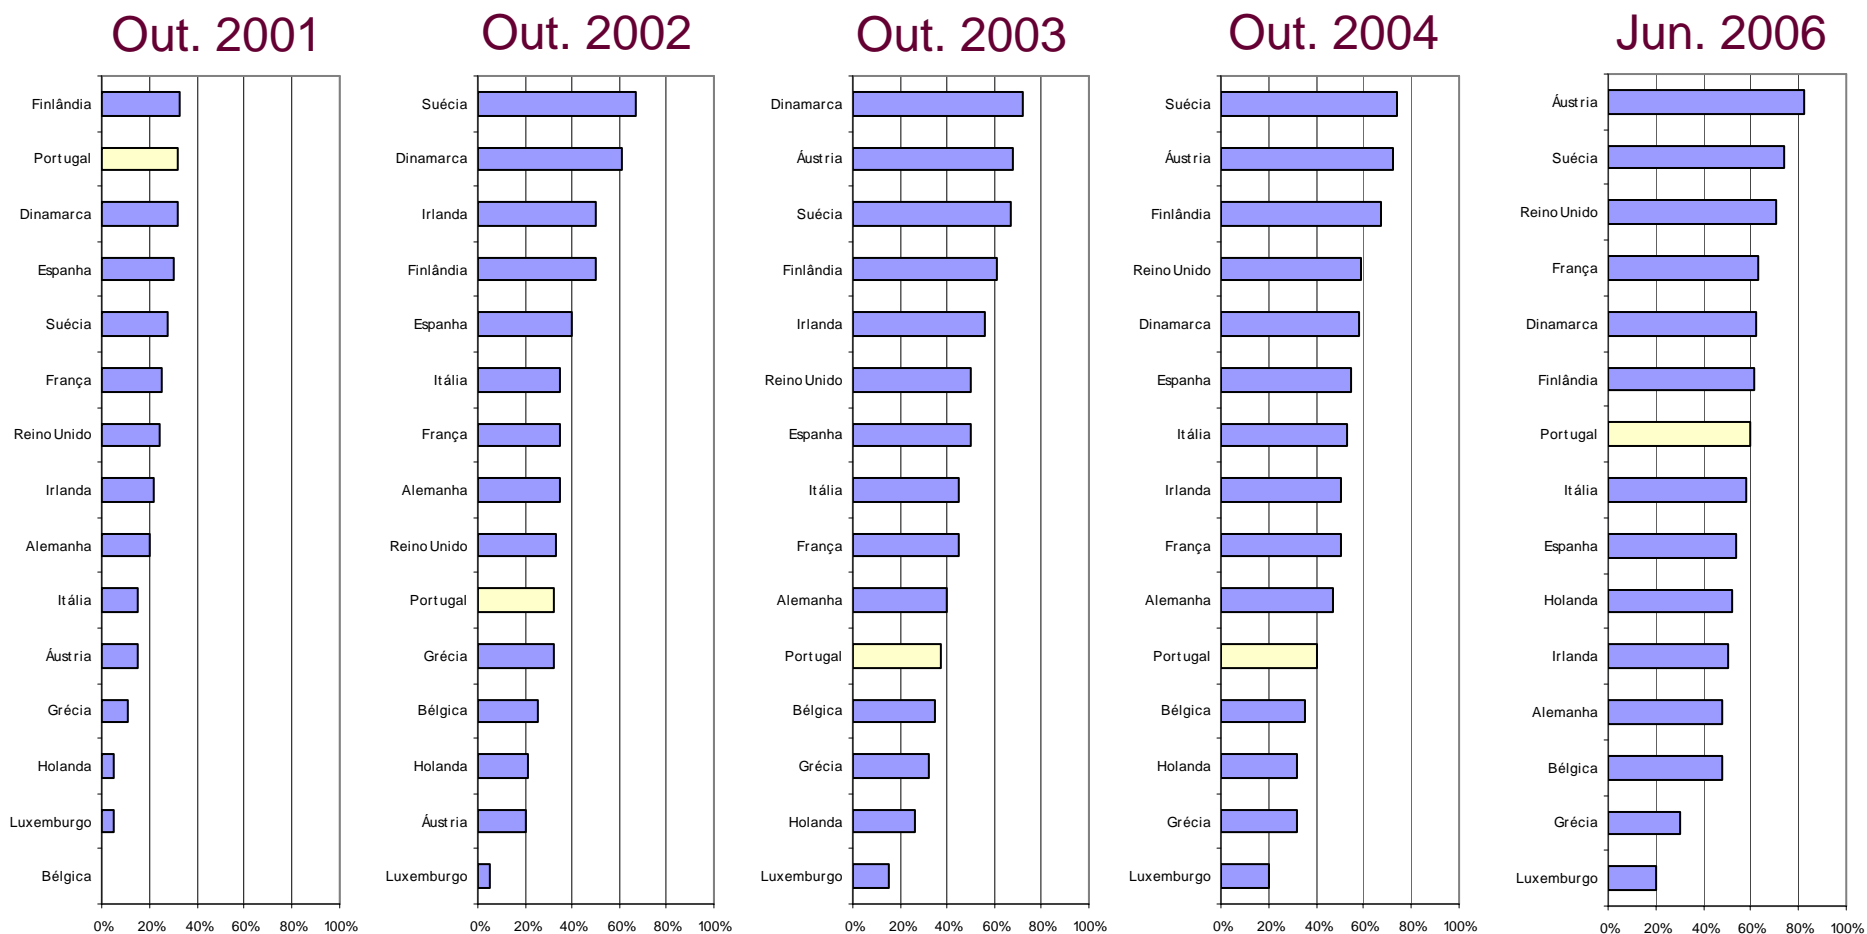

Disponibilização de Serviços Public Online

Disponibilização Completa Online (UE15)

Fonte: Relatórios da Capgemini preparados para a Direcção Geral para a Sociedade da Informação e Media