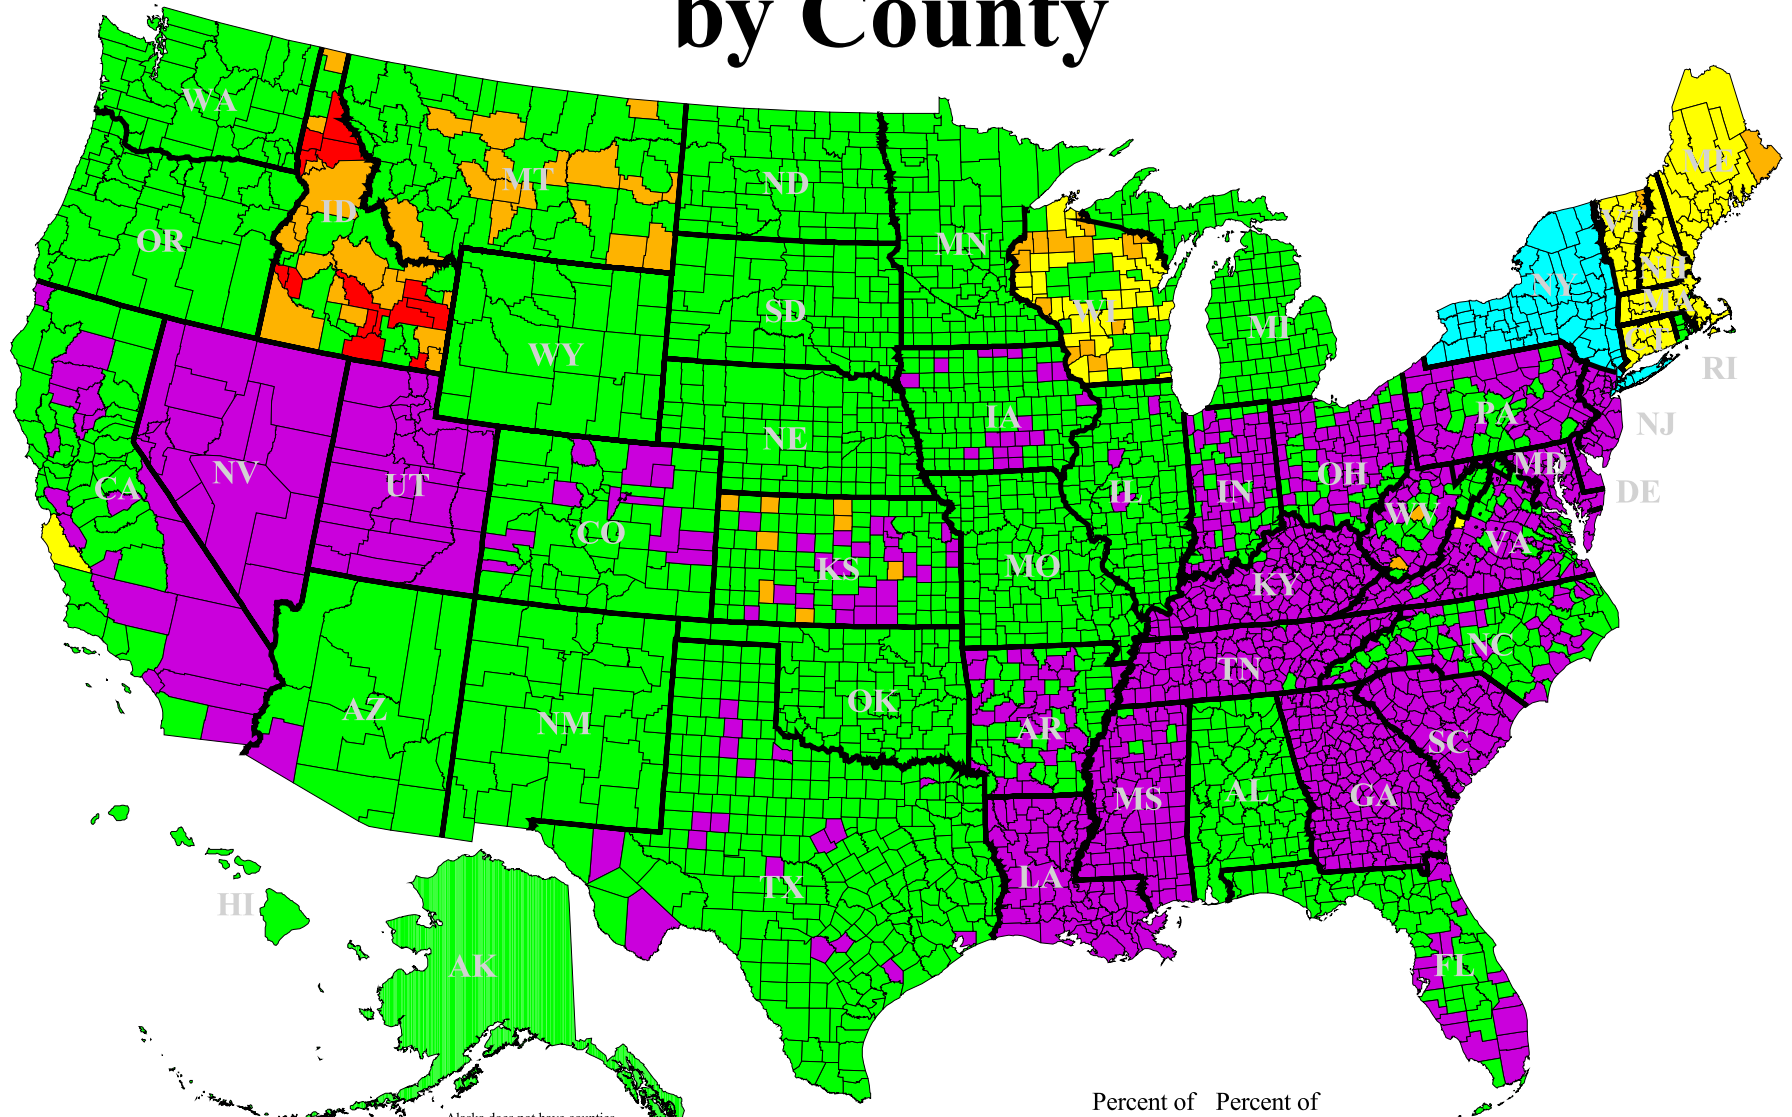

November 2006 Voting Equipment Usage by County

Equipment expected to be used in the November 2006 election as reported by state election officials. The map shows equipment used at polling places, not necessarily absentee or disabled balloting.

	Percent of Counties	Percent of Registered Voters
■ Punchcard	.4%	.2%
■ Lever	2.0%	6.8%
■ Paper	1.8%	.2%
■ Optical	56.2%	48.9%
■ Electronic	36.6%	38.3%
■ Mixed Systems	3.0%	5.5%