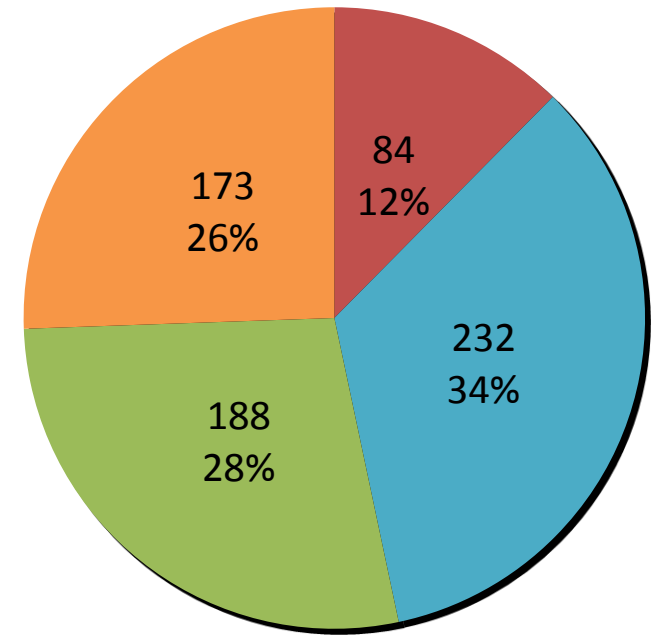

Studentships and Fellowships 2012 Call

Breakdown by Scientific Councils

1875 Studentships and Fellowships

Studentships and Fellowships 2012 Call

Breakdown by Scientific Council

- PhD Studentships**

1198 studentships

- Post-doctoral Fellowship**

677 fellowships

■ Life and Health Science
■ Exact Sciences and Engineering
■ Natural and Environmental Science
■ Social Science and Humanities