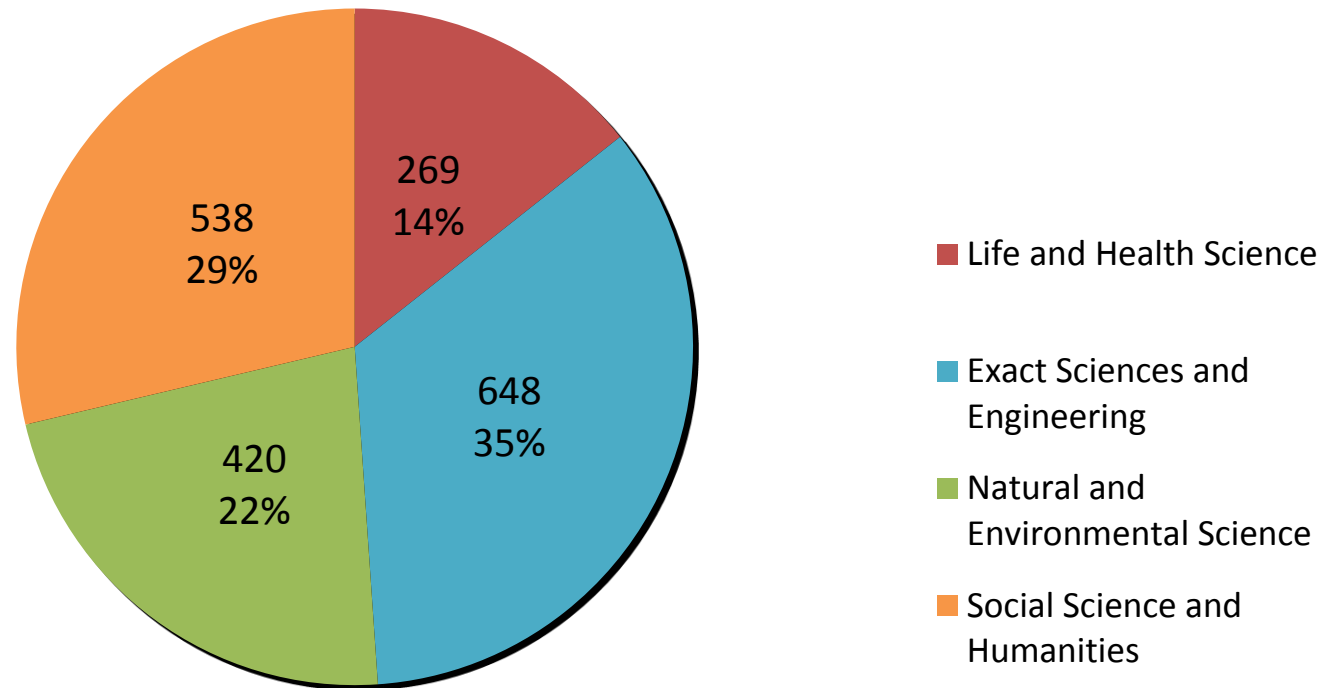

Studentships and Fellowships 2012 Call

Breakdown by Scientific Councils

1875 Studentships and Fellowships

Studentships and Fellowships 2012 Call

Breakdown by Scientific Council

- PhD Studentships**

1198 studentships

- Post-doctoral Fellowship**

677 fellowships

■ Life and Health Science
■ Exact Sciences and Engineering
■ Natural and Environmental Science
■ Social Science and Humanities