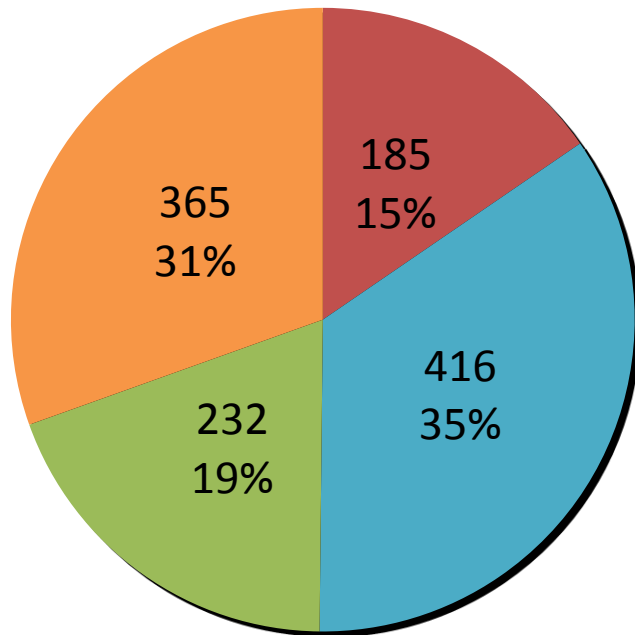

Studentships and Fellowships 2012 Call

Breakdown by Scientific Councils

1875 Studentships and Fellowships

Studentships and Fellowships 2012 Call

Breakdown by Scientific Council

- PhD Studentships**

1198 studentships

- Post-doctoral Fellowship**

677 fellowships

■ Life and Health Science
■ Exact Sciences and Engineering
■ Natural and Environmental Science
■ Social Science and Humanities